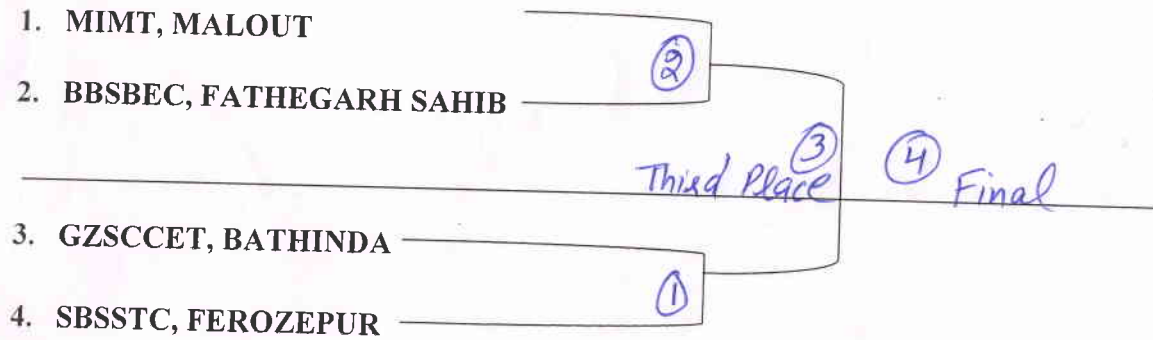

**MAHARAJA RANJIT SINGH PUNJAB TECHICAL UNIVERSITY
BATHINDA**

**Fixtures of Inter-College Lawn Tennis (Women)
MIMIT, MALOUT (07th SEP. to 08th SEP. 2017)**

Director Sports & Youth Welfare
MRSPTU, Bathinda

Note: - All participating colleges are required to bring certificates of 10th & +2 of their players and current semester fees slip.